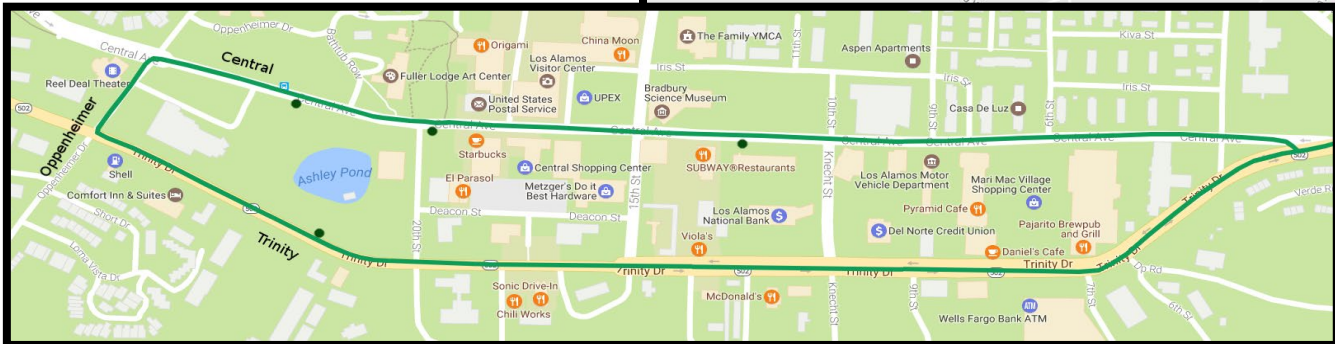

White Rock								
Central & Mesa Library	Central & 15th	SR 4 & Sherwood (Visitor Center)	Grand Canyon & Sherwood	Aragon & Rover	Grand Canyon & Meadow	Sherwood & Post Office	Trinity & 20th	Central & Mesa Library
		7:03 p	7:07 p	7:09 p	7:11 p	7:16 p	7:31 p	7:32 p
7:40 p	7:41 p	7:54 p	7:58 p	8:00 p	8:02 p	8:07 p	8:22 p	8:23 p
8:25 p	8:26 p	8:39 p	8:43 p	8:45 p	8:47 p	8:52 p	9:07 p	9:08 p
9:15 p	9:16 p	9:29 p	9:33 p	9:35 p	9:37 p	9:42 p	9:57 p	9:58 p
10:05 p	10:06 p	10:19 p	10:23 p	10:25 p	10:27 p	10:32 p		

LOS ALAMOS
where discoveries are made

ENDWI
IN LOS ALAMOS COUNTY

**Atomic City Transit Partnering with
Los Alamos DWI Planning Council**