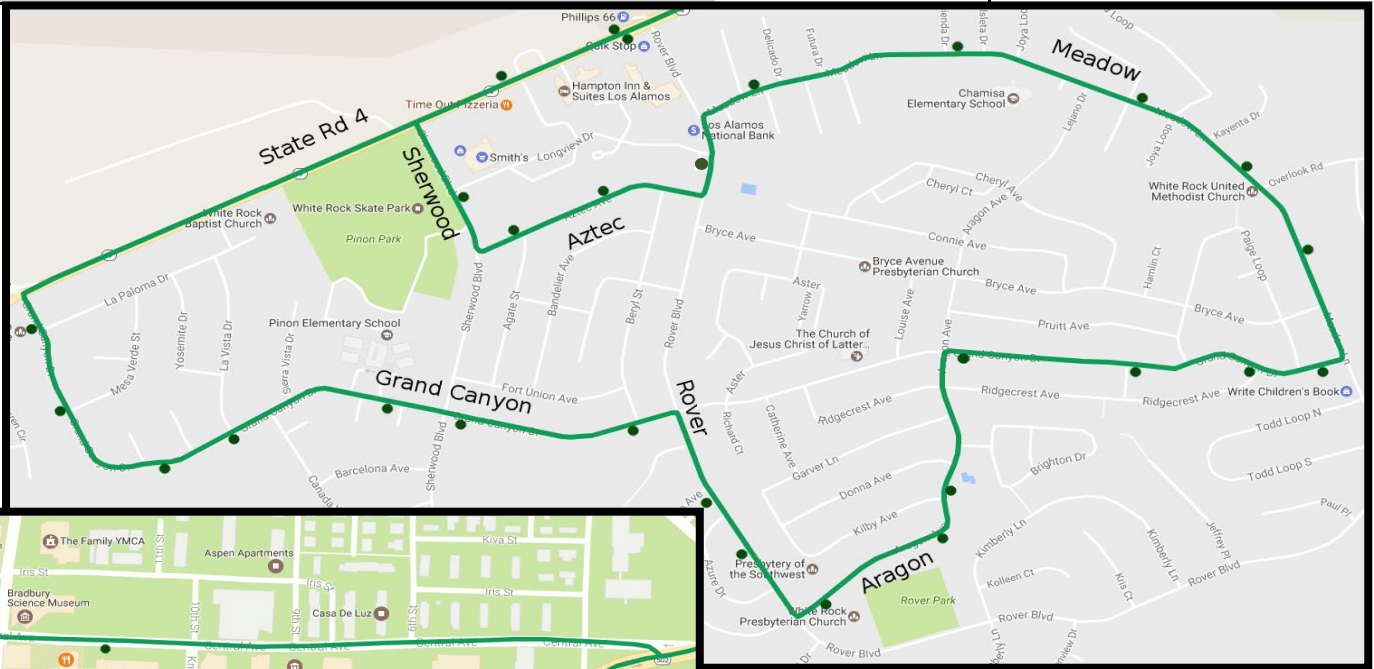

White Rock								
Central & Mesa Library	Central & 15th	SR 4 & Sherwood (Visitor Center)	Grand Canyon & Sherwood	Aragon & Rover	Grand Canyon & Meadow	Sherwood & Post Office	Trinity & 20th	Central & Mesa Library
		7:03 p	7:07 p	7:09 p	7:11 p	7:16 p	7:31 p	7:32 p
7:40 p	7:41 p	7:54 p	7:58 p	8:00 p	8:02 p	8:07 p	8:22 p	8:23 p
8:25 p	8:26 p	8:39 p	8:43 p	8:45 p	8:47 p	8:52 p	9:07 p	9:08 p
9:15 p	9:16 p	9:29 p	9:33 p	9:35 p	9:37 p	9:42 p	9:57 p	9:58 p
10:05 p	10:06 p	10:19 p	10:23 p	10:25 p	10:27 p	10:32 p		

LOS ALAMOS
where discoveries are made

ENDWI
IN LOS ALAMOS COUNTY

**Atomic City Transit Partnering with
Los Alamos DWI Planning Council**