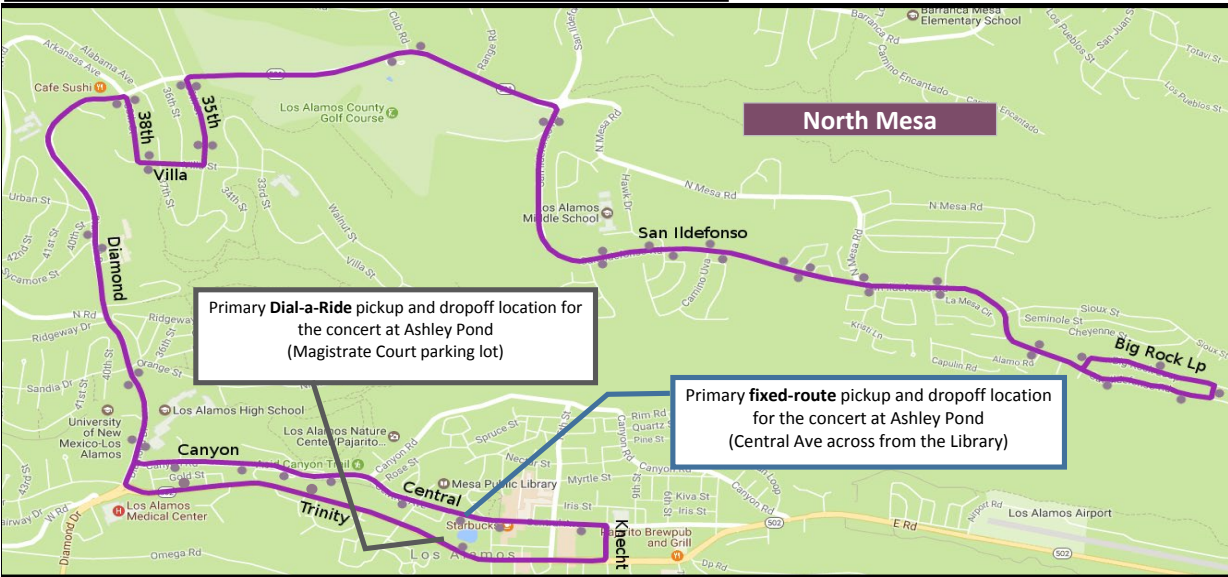

2022 Friday Night Concert Bus Service

North Mesa											
Central & Mesa Library	Central & 15th	Trinity & 20th	Diamond & Orange	Villa & 37th	San Ildefonso & Mid School	Stoneview & Big Rock Lp	San Ildefonso & Mid School	Villa & 37th	Diamond & Sandia	Canyon & Gold St	Central & Mesa Library
						6:21 p	6:25 p	6:29 p	6:32 p	6:33 p	6:35 p
						6:51 p	6:55 p	6:59 p	7:02 p	7:03 p	7:05 p
7:00 p	7:01 p	7:03 p	7:05 p	7:08 p	7:12 p	7:16 p	7:20 p	7:24 p	7:27 p	7:28 p	7:30 p
7:30 p	7:31 p	7:33 p	7:35 p	7:38 p	7:42 p	7:46 p	7:50 p	7:54 p	7:57 p	7:58 p	8:00 p
8:00 p	8:01 p	8:03 p	8:05 p	8:08 p	8:12 p	8:16 p	8:20 p	8:24 p	8:27 p	8:28 p	8:30 p
8:30 p	8:31 p	8:33 p	8:35 p	8:38 p	8:42 p	8:46 p	8:50 p	8:54 p	8:57 p	8:58 p	9:00 p
9:00 p	9:01 p	9:03 p	9:05 p	9:08 p	9:12 p	9:16 p	9:20 p	9:24 p	9:27 p	9:28 p	9:30 p
9:30 p	9:31 p	9:33 p	9:35 p	9:38 p	9:42 p	9:46 p	9:50 p	9:54 p	9:57 p	9:58 p	10:00 p
10:05 p	10:06 p	10:08 p	10:10 p	10:13 p	10:17 p	10:21 p	10:25 p	10:29 p	10:32 p	10:33 p	10:35 p

Friday Night Concert service is an extension of our fixed routes. If you would like to arrive at Ashley Pond prior to the times listed above, please see our regular fixed route schedules at www.AtomicCityTransit.com

Dial-a-Ride service is available for Los Alamos and White Rock locations that are not served via these routes from 6:30 PM to 10:30 PM. Reservations are taken up to one day in advance by calling **(505) 661-7433**.

Effective May 2022

White Rock								
Central & Mesa Library	Central & 15th	SR 4 & Sherwood (Visitor Center)	Grand Canyon & Sherwood	Aragon & Rover	Grand Canyon & Meadow	Sherwood & Post Office	Trinity & 20th	Central & Mesa Library
		7:03 p	7:07 p	7:09 p	7:11 p	7:16 p	7:31 p	7:32 p
7:40 p	7:41 p	7:54 p	7:58 p	8:00 p	8:02 p	8:07 p	8:22 p	8:23 p
8:25 p	8:26 p	8:39 p	8:43 p	8:45 p	8:47 p	8:52 p	9:07 p	9:08 p
9:15 p	9:16 p	9:29 p	9:33 p	9:35 p	9:37 p	9:42 p	9:57 p	9:58 p
10:05 p	10:06 p	10:19 p	10:23 p	10:25 p	10:27 p	10:32 p		