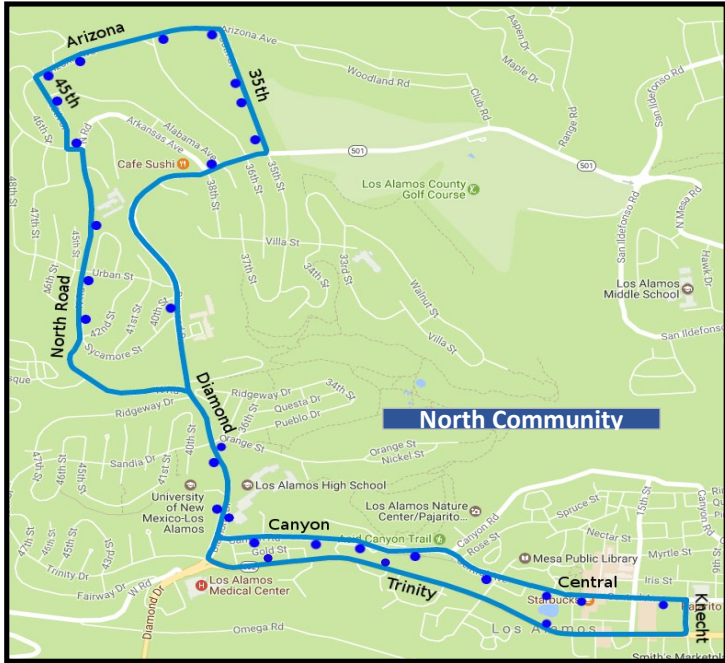

2022 Friday Night Concert Bus Service

North Mesa											
Central & Mesa Library	Central & 15th	Trinity & 20th	Diamond & Orange	Villa & 37th	San Ildefonso & Mid School	Stoneview & Big Rock Lp	San Ildefonso & Mid School	Villa & 37th	Diamond & Sandia	Canyon & Gold St	Central & Mesa Library
						6:21 p	6:25 p	6:29 p	6:32 p	6:33 p	6:35 p
						6:51 p	6:55 p	6:59 p	7:02 p	7:03 p	7:05 p
7:00 p	7:01 p	7:03 p	7:05 p	7:08 p	7:12 p	7:16 p	7:20 p	7:24 p	7:27 p	7:28 p	7:30 p
7:30 p	7:31 p	7:33 p	7:35 p	7:38 p	7:42 p	7:46 p	7:50 p	7:54 p	7:57 p	7:58 p	8:00 p
8:00 p	8:01 p	8:03 p	8:05 p	8:08 p	8:12 p	8:16 p	8:20 p	8:24 p	8:27 p	8:28 p	8:30 p
8:30 p	8:31 p	8:33 p	8:35 p	8:38 p	8:42 p	8:46 p	8:50 p	8:54 p	8:57 p	8:58 p	9:00 p
9:00 p	9:01 p	9:03 p	9:05 p	9:08 p	9:12 p	9:16 p	9:20 p	9:24 p	9:27 p	9:28 p	9:30 p
9:30 p	9:31 p	9:33 p	9:35 p	9:38 p	9:42 p	9:46 p	9:50 p	9:54 p	9:57 p	9:58 p	10:00 p
10:05 p	10:06 p	10:08 p	10:10 p	10:13 p	10:17 p	10:21 p	10:25 p	10:29 p	10:32 p	10:33 p	10:35 p

Friday Night Concert service is an extension of our fixed routes. If you would like to arrive at Ashley Pond prior to the times listed above, please see our regular fixed route schedules at www.AtomicCityTransit.com

Dial-a-Ride service is available for Los Alamos and White Rock locations that are not served via these routes from 6:30 PM to 10:30 PM. Reservations are taken up to one day in advance by calling **(505) 661-7433**.

Effective May 2022

White Rock								
Central & Mesa Library	Central & 15th	SR 4 & Sherwood (Visitor Center)	Grand Canyon & Sherwood	Aragon & Rover	Grand Canyon & Meadow	Sherwood & Post Office	Trinity & 20th	Central & Mesa Library
		7:03 p	7:07 p	7:09 p	7:11 p	7:16 p	7:31 p	7:32 p
7:40 p	7:41 p	7:54 p	7:58 p	8:00 p	8:02 p	8:07 p	8:22 p	8:23 p
8:25 p	8:26 p	8:39 p	8:43 p	8:45 p	8:47 p	8:52 p	9:07 p	9:08 p
9:15 p	9:16 p	9:29 p	9:33 p	9:35 p	9:37 p	9:42 p	9:57 p	9:58 p
10:05 p	10:06 p	10:19 p	10:23 p	10:25 p	10:27 p	10:32 p		